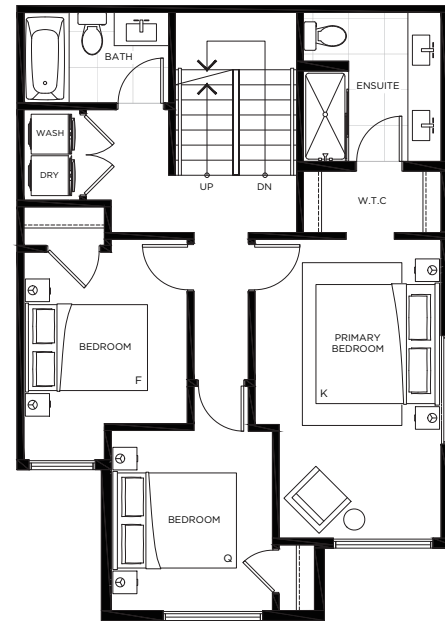

PLAN C3

4 Bedroom + Den & 2 Full Bath + 2 Half Washrooms

Interior 1,885 sqft

Rooftop Deck 215 sqft

Garage 425 sqft

Total 2,525 sqft

HARMONY
LIFE IN BALANCE

LOWER

MAIN

UPPER

ROOFTOP DECK