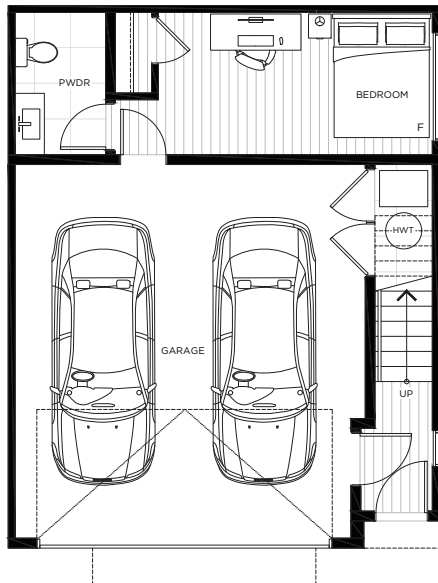

PLAN C3

4 Bedroom + Den & 2 Full Bath + 2 Half Washrooms

Interior 1,885 sqft

Rooftop Deck 215 sqft

Garage 425 sqft

Total 2,525 sqft

HARMONY
LIFE IN BALANCE

LOWER

MAIN

UPPER

ROOFTOP DECK