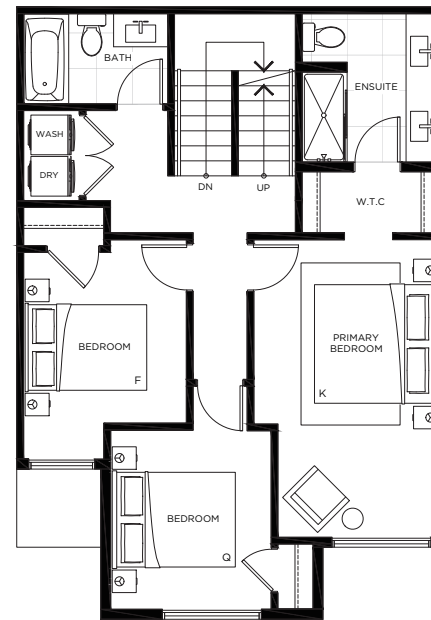

# PLAN C

3 Bedroom + Flex + Den & 2 Full Bath + 2 Half Washrooms

Interior 1,870 sqft

Rooftop Deck 371 sqft

Garage 425 sqft

Total 2,666 sqft

HARMONY  
LIFE IN BALANCE

## LOWER

## MAIN

\* Door is half the height of a regular door.

## UPPER