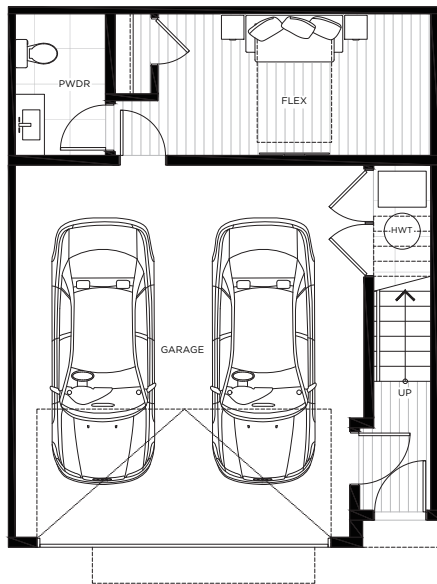

# PLAN C

3 Bedroom + Flex + Den & 2 Full Bath + 2 Half Washrooms

Interior 1,870 sqft

Rooftop Deck 371 sqft

Garage 425 sqft

Total 2,666 sqft

HARMONY  
LIFE IN BALANCE

## LOWER

## MAIN

\* Door is half the height of a regular door.