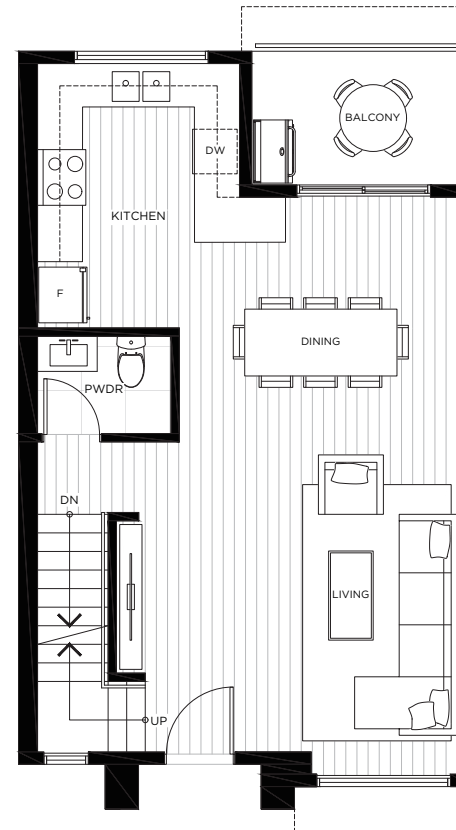

# PLAN B5

3 Bedroom + Den & 2.5 Bath

Interior	1,481 sqft
Balcony	57 sqft
Garage	422 sqft
<b>Total</b>	<b>1,960 sqft</b>

**HARMONY**  
LIFE IN BALANCE

LOWER

MAIN

UPPER