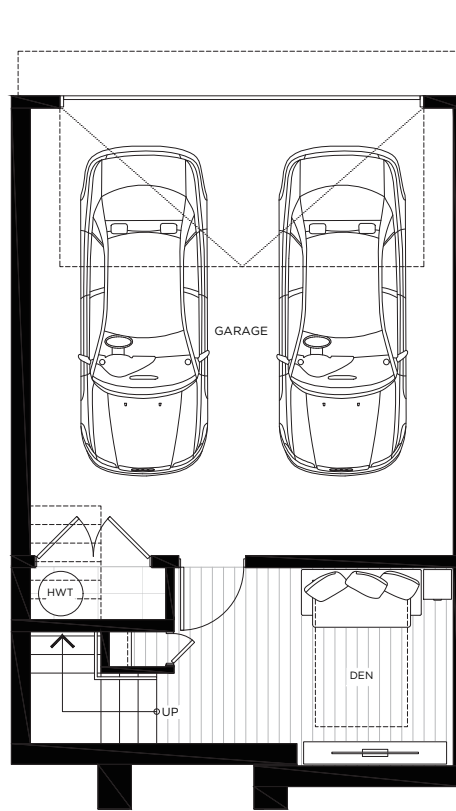

# PLAN B5

3 Bedroom + Den & 2.5 Bath

Interior	1,481 sqft
Balcony	57 sqft
Garage	422 sqft
<b>Total</b>	<b>1,960 sqft</b>

**HARMONY**  
LIFE IN BALANCE

LOWER

MAIN

UPPER