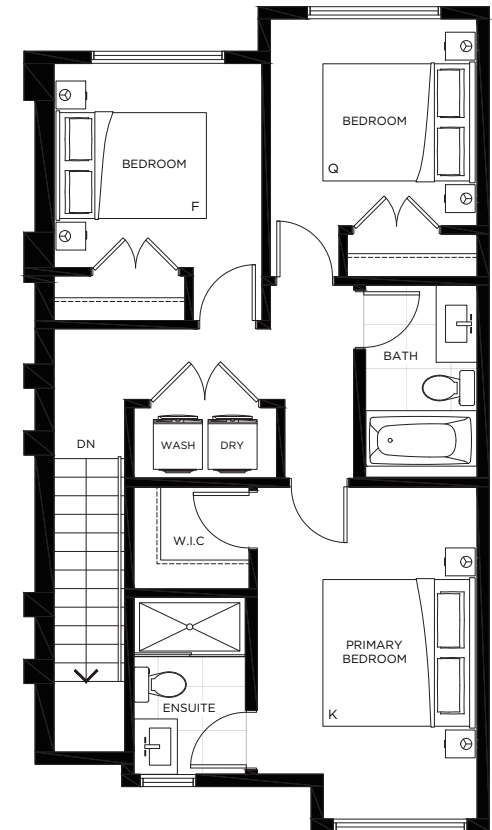

# PLAN B5

3 Bedroom + Den & 2.5 Bath

Interior	1,481 sqft
Balcony	57 sqft
Garage	422 sqft
<b>Total</b>	<b>1,960 sqft</b>

**HARMONY**  
LIFE IN BALANCE

LOWER

MAIN

UPPER