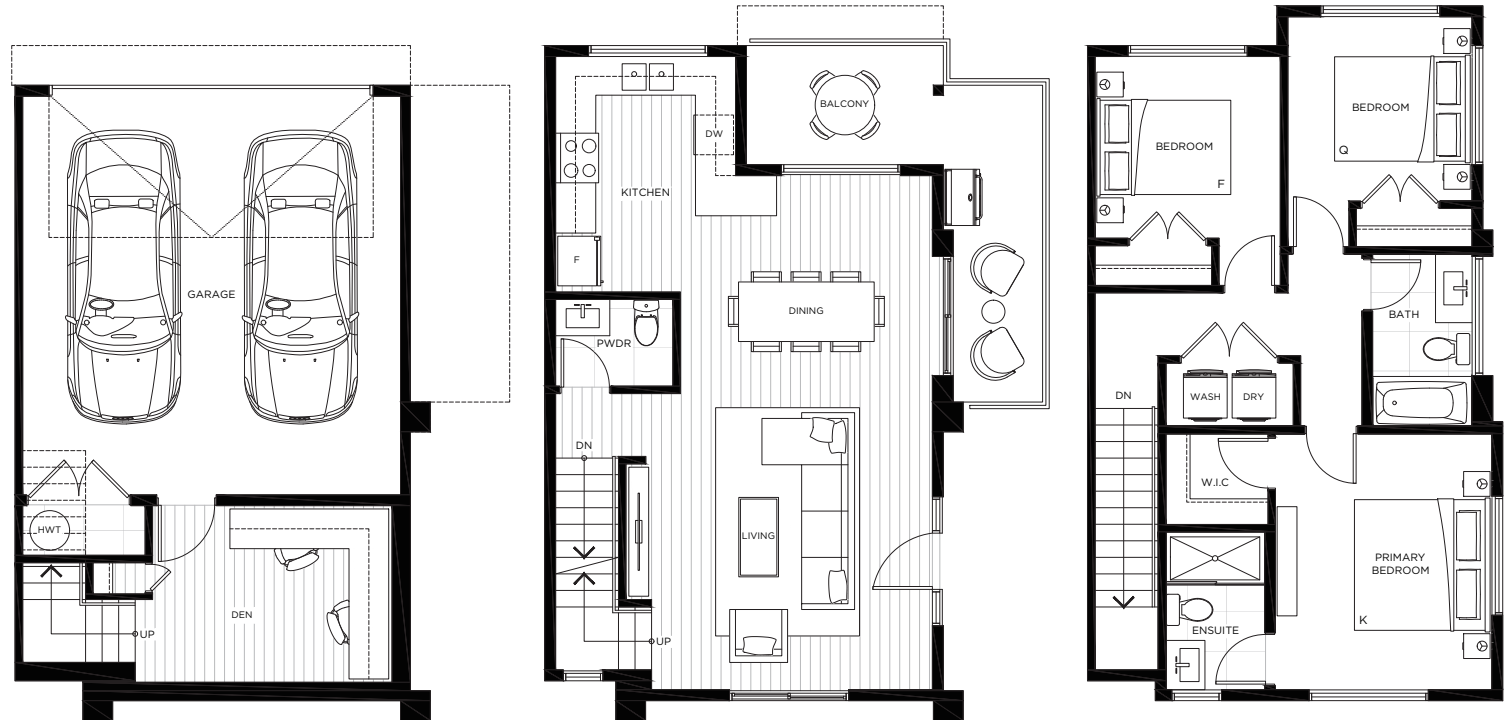

PLAN B2

3 Bedroom + Den & 2.5 Bath

Interior 1,470 sqft

Balcony 134 sqft

Garage 417 sqft

Total 2,021 sqft

HARMONY
LIFE IN BALANCE

LOWER

MAIN

UPPER