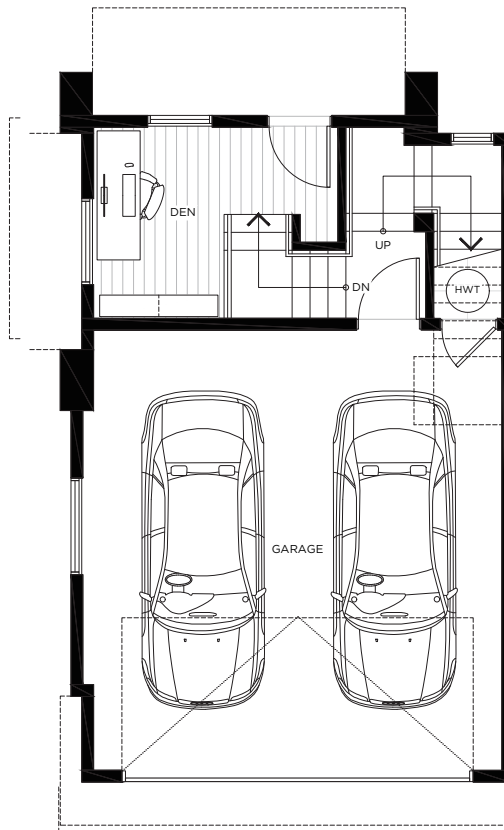

PLAN A2

3 Bedroom + Den & 2.5 Bath

Interior	1,518 sqft
Balcony	59 sqft
Garage	432 sqft
Total	2,009 sqft

HARMONY
LIFE IN BALANCE

LOWER

MAIN

UPPER