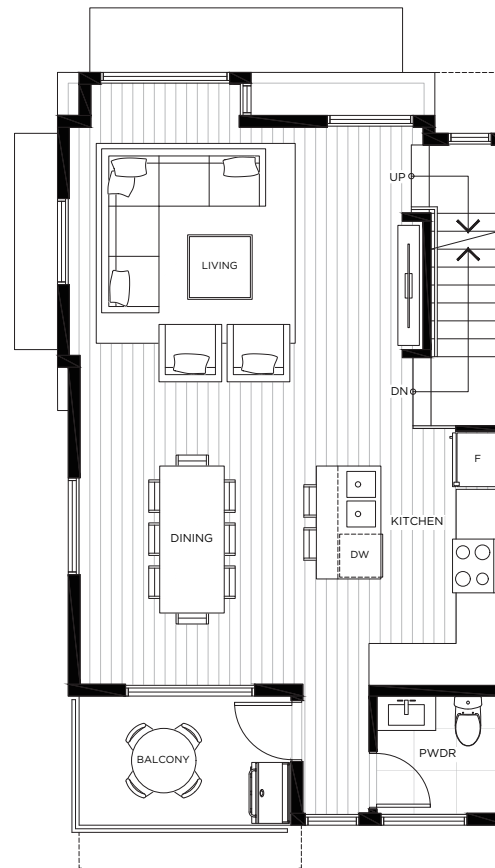

PLAN A2

3 Bedroom + Den & 2.5 Bath

Interior	1,518 sqft
Balcony	59 sqft
Garage	432 sqft
Total	2,009 sqft

HARMONY
LIFE IN BALANCE

LOWER

MAIN

UPPER