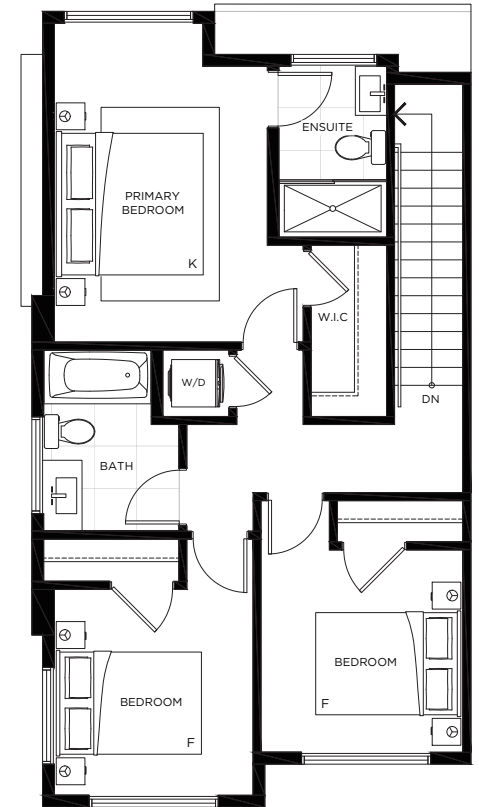

PLAN A2

3 Bedroom + Den & 2.5 Bath

Interior	1,518 sqft
Balcony	59 sqft
Garage	432 sqft
Total	2,009 sqft

HARMONY
LIFE IN BALANCE

LOWER

MAIN

UPPER