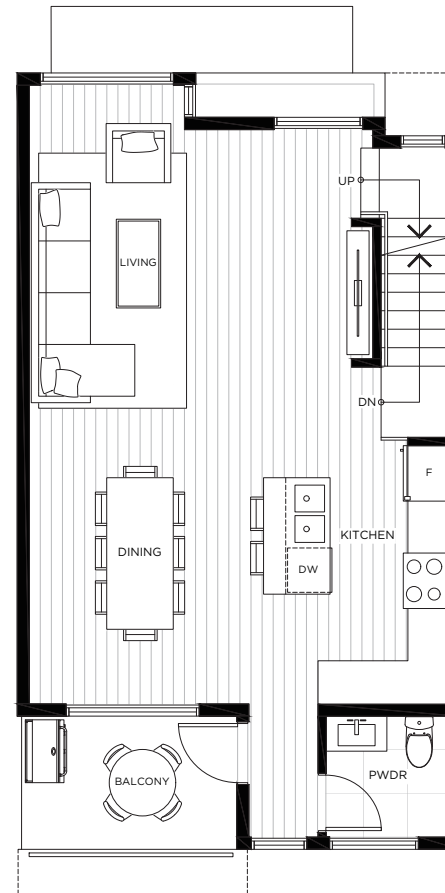

PLAN A

3 Bedroom + Den & 2.5 Bath

Interior 1,482 sqft

Balcony 58 sqft

Garage 420 sqft

Total 1,960 sqft

HARMONY
LIFE IN BALANCE

LOWER

MAIN

UPPER