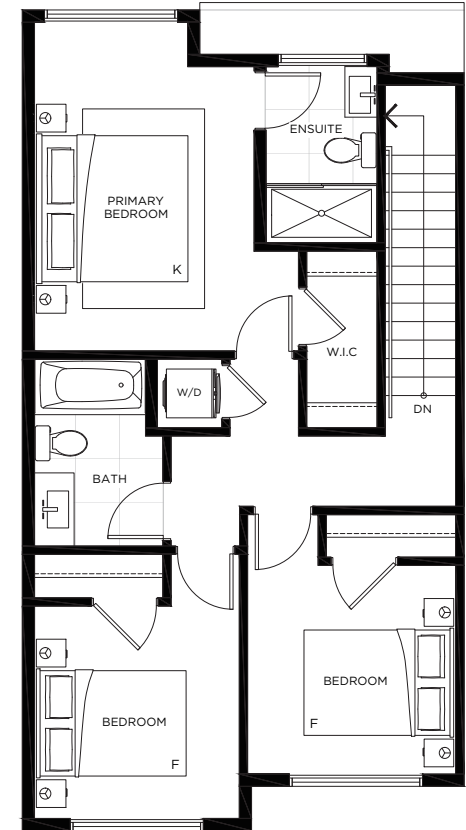

PLAN A

3 Bedroom + Den & 2.5 Bath

Interior 1,482 sqft

Balcony 58 sqft

Garage 420 sqft

Total 1,960 sqft

HARMONY
LIFE IN BALANCE

LOWER

MAIN

UPPER