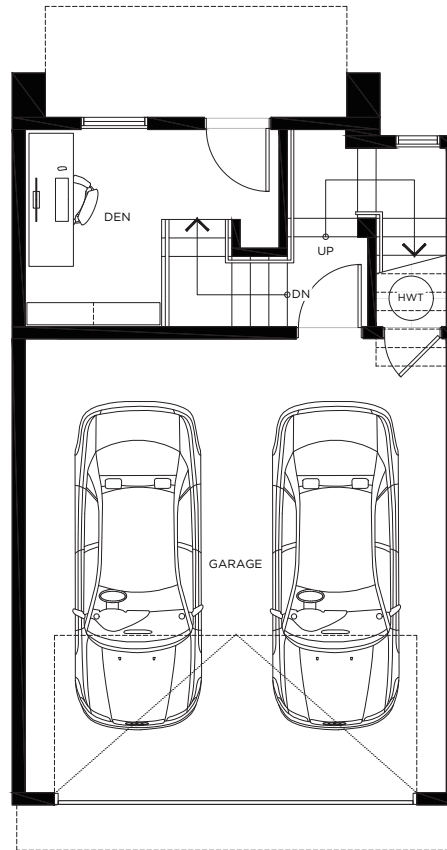

PLAN A

3 Bedroom + Den & 2.5 Bath

Interior 1,482 sqft

Balcony 58 sqft

Garage 420 sqft

Total 1,960 sqft

HARMONY
LIFE IN BALANCE

LOWER

MAIN

UPPER